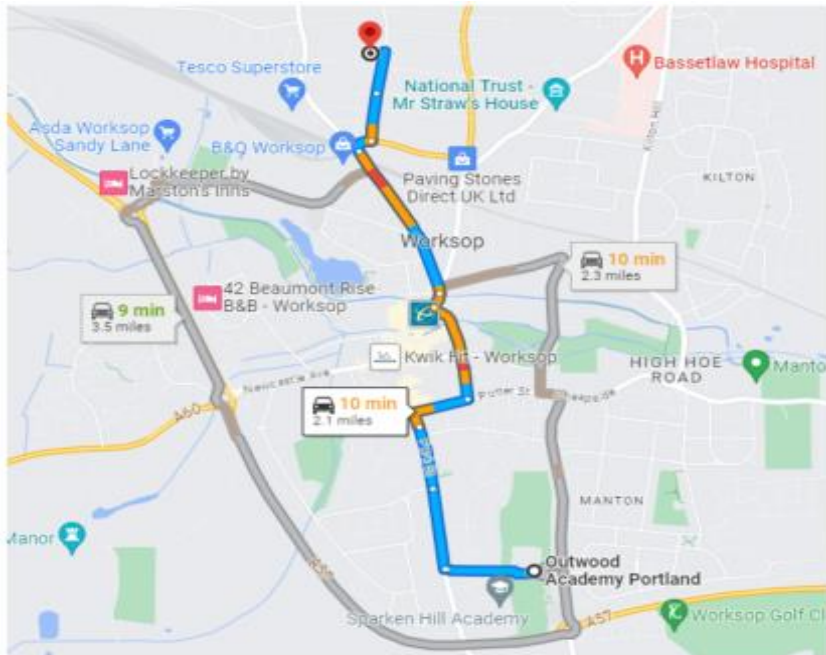

IMPORTANT! Training on Tuesday 12th September for all Worksop Students

Venue change for 1 week only due to Site Issue at our normal venue.

Address - Outwood Academy Valley, Valley Road, Worksop, S81 7EN

Performance Hall - Tuesday 12th September 2023 18:15 to 19:00 (19:30 for Green Belts and above)

Circa 2 miles drive from our normal venue (10 mins) – Mr Jordan will be outside directing on arrival!

Any issues prior to or on arrival please call Sensei on 07974 007038

Alternative classes may be available if you are unable to attend.

Please confirm times and location with Sensei:

- Chesterfield (Thursday Evening)
- Dronfield (Friday evening)
- Sutton Ashfield (Saturday morning)
- Chesterfield (Saturday Afternoon)